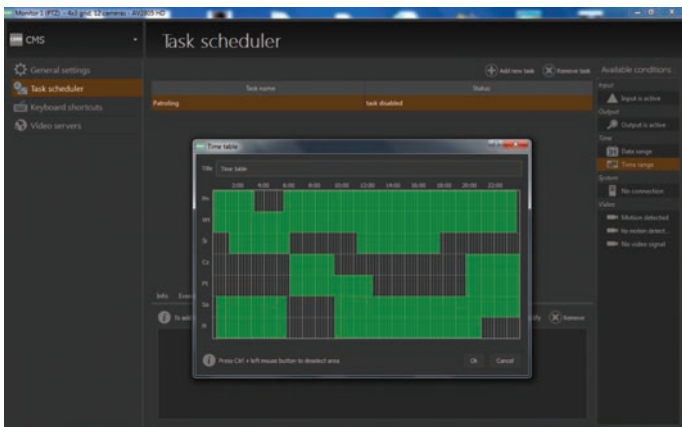

Adding, removing and editing connections on the fly.

Standard User Mode for easy use - be connected within seconds, without sophisticated and time-consuming configuration.

Administrator Mode for complex and detailed configuration of any single program function.

User-defined arrangement of each part of the program - changing design on the fly by drag and drop.

User-defined camera layouts, changed on the fly.

Multi-instance camera view - quickly add many live and archive views of the same camera to layout.

Support for up to 3 different video profiles for each camera

Easy and quick PTZ camera control.

Advanced e-map with live camera preview thumbnails.

Virtual PTZ and advanced digital zoom.

Virtual Panorama - create virtual Panorama view for IP PTZ cameras.