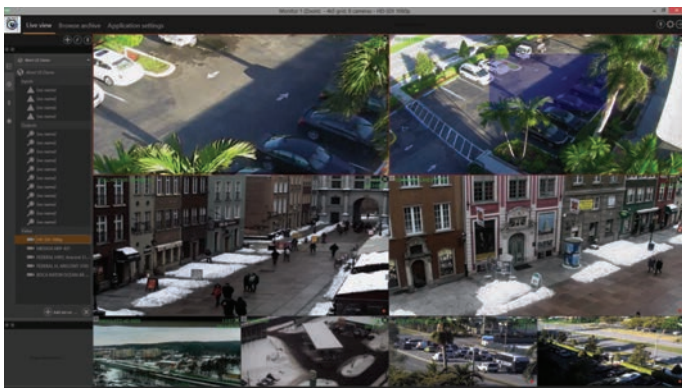

Adding, removing and editing connections on the fly.

Standard User Mode for easy use - be connected within seconds, without sophisticated and time-consuming configuration.

Administrator Mode for complex and detailed configuration of any single program function.

User-defined arrangement of each part of the program - changing design on the fly by drag and drop.

User-defined camera layouts, changed on the fly.

Multi-instance camera view - quickly add many live and archive views of the same camera to layout.

Support for up to 3 different video profiles for each camera

Easy and quick PTZ camera control.

Advanced e-map with live camera preview thumbnails.

Virtual PTZ and advanced digital zoom.

Virtual Panorama - create virtual Panorama view for IP PTZ cameras.