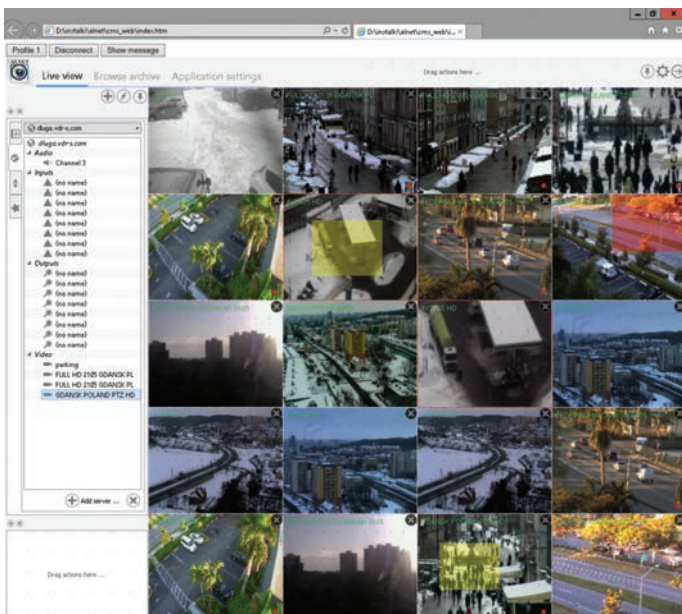

Adding, removing and editing connections on the fly.

Standard User Mode for easy use - be connected within seconds, without sophisticated and time-consuming configuration.

Administrator Mode for complex and detailed configuration of any single program function.

User-defined arrangement of each part of the program - changing design on the fly by drag and drop.

User-defined camera layouts, changed on the fly.

Multi-instance camera view - quickly add many live and archive views of the same camera to layout.

Support for up to 3 different video profiles for each camera

Easy and quick PTZ camera control.

Advanced e-map with live camera preview thumbnails.

Virtual PTZ and advanced digital zoom.

Virtual Panorama - create virtual Panorama view for IP PTZ cameras.